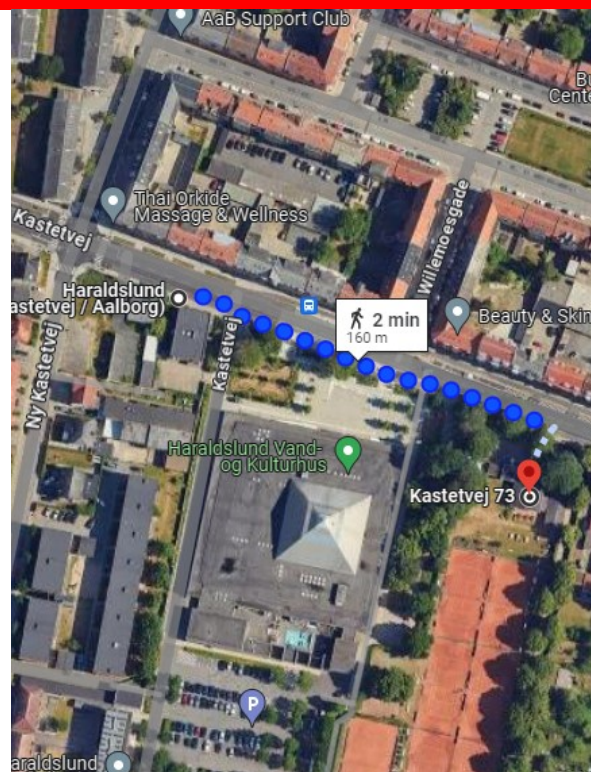

TENNIS

Date: Monday -Wednesday, September 9-11

Location: Aalborg Tennis Klub

Address: Kastetvej 73
9000 Aalborg

Program

Program, rules, etc. will be published on the website:

[Tennis \(wfg2024.dk\)](http://Tennis(wfg2024.dk))

Transport to venue - bus departs from

Location: Aalborg St. (Kennedy Arkaden)

Address: J. F. Kennedys Plads
9000 Aalborg

Details

Departure from
Område A

Bus number
2

Direction towards
Væddeløbsbanen

Bus stop
Haraldslund / (Kastetvej / Aalborg)

Walking distance from bus stop
160 meters

Rejseplanen or Google Maps

Use the app "Rejseplanen" or Google Maps to plan your transport. The app "Rejseplanen" is available for both IOS and Android.

Games Village - Slotspladsen 4, 9000 Aalborg: Opening hours