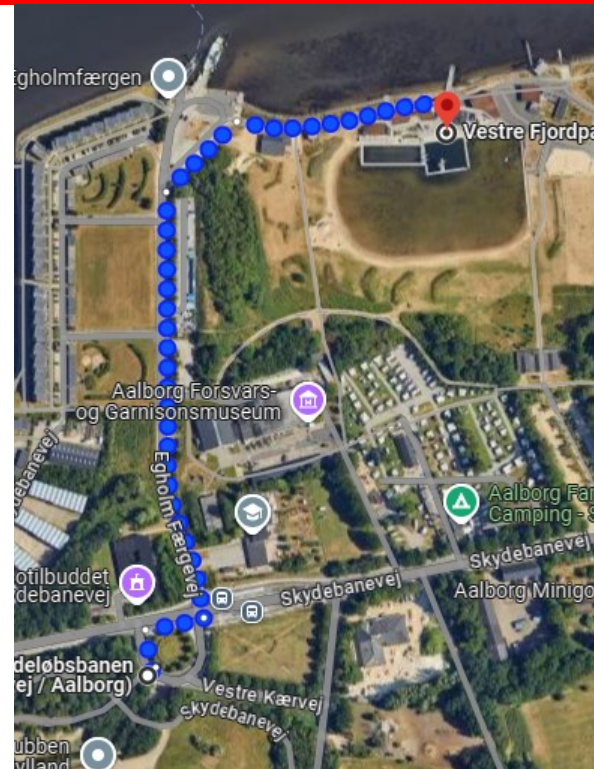

Games Village - Slotspladsen 4, 9000 Aalborg: Opening hours

WFG Secretariat and accreditation

7 - 14 September from 08:00 - 18:00

Games Village

7 - 10 September: 13:00 - 21:00

11 - 14 September: 11:00 - 21:00