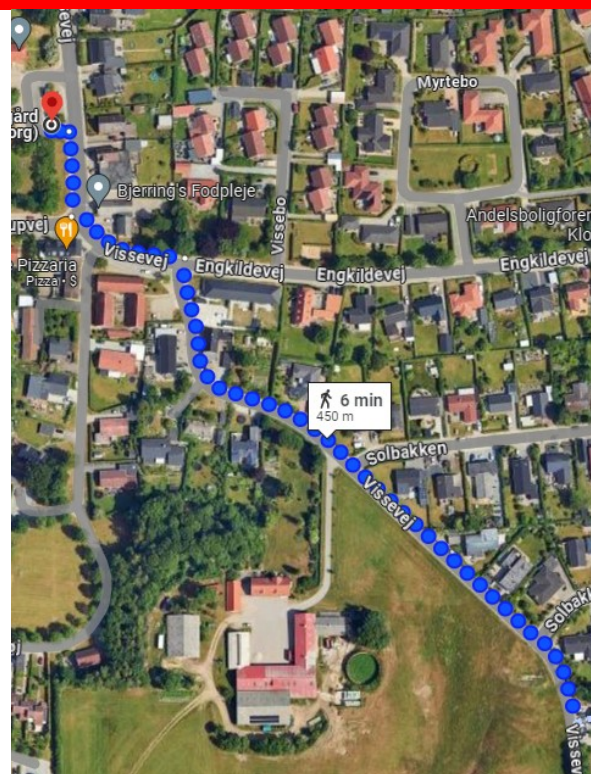

Transport to venue - bus departs from

Location: Aalborg St. (Kennedy Arkaden)

Address: J. F. Kennedys Plads
9000 Aalborg

Details

Departure from

Område A

Bus number

15

Direction towards

Visse/Nøvling

Bus stop

Visse (Vissevej / Aalborg)

Walking distance from bus stop

450 meters

Rejseplanen or Google Maps

Use the app "Rejseplanen" or Google Maps to plan your transport. The app "Rejseplanen" is available for both IOS and Android.